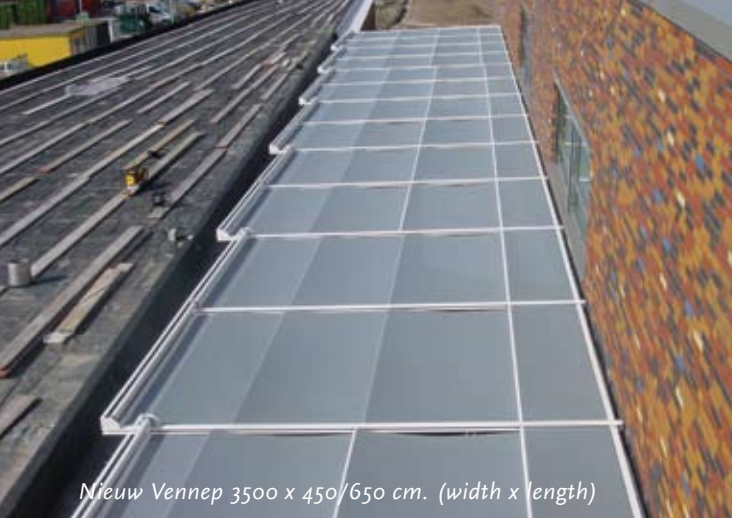

Den Bosch 2x (3370 x 250 cm.) (width x length)

*Nieuw Vennep 3500 x 450/650 cm. (width x length)*

*Dordrecht 1200 x 728/325 cm. (width x length)*

*Nijmegen incl. optional roof and roof light 2x (1790 x 250 cm.) (width x length)*