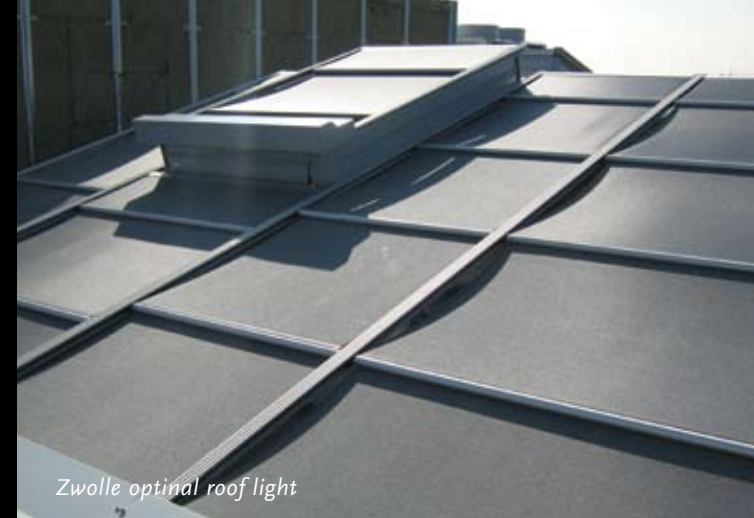

# topspin<sup>®</sup> special

special situations / innovative solutions

light domes

*Erp, sunshade for light domes 150 x 150 cm.*

*Amsterdam*

*Maastricht 150/500 x 300 cm.*

*Zwolle optimal roof light*

*Itself bearing sunshade for light dome*