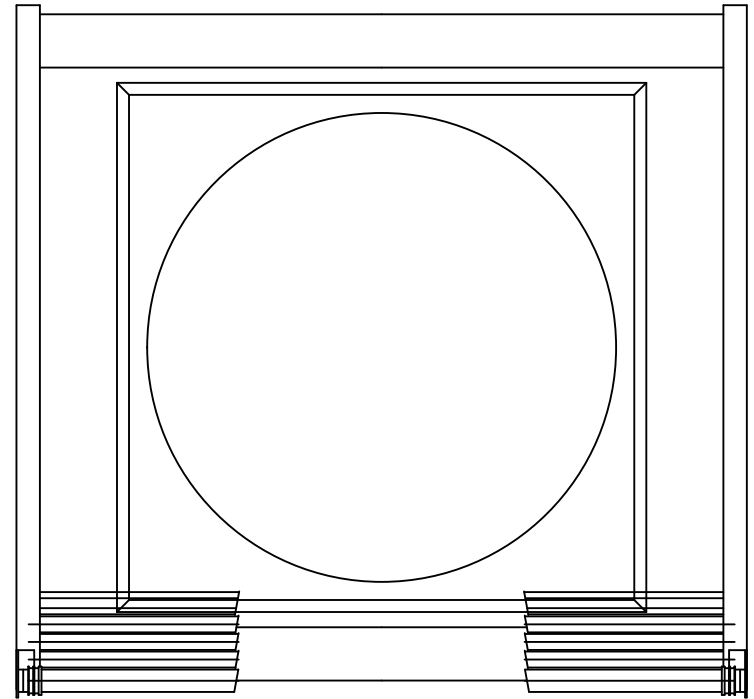

Height depending on  
height light dome

Frame with Topspin awnings 50 cm larger than light dome

Changes reserved

<i>Unilux Specials bv</i>	DRAWING NAME: Topspin Dome Awnings	NUMBER: SP Topspin	A3
---------------------------	---------------------------------------	-----------------------	----