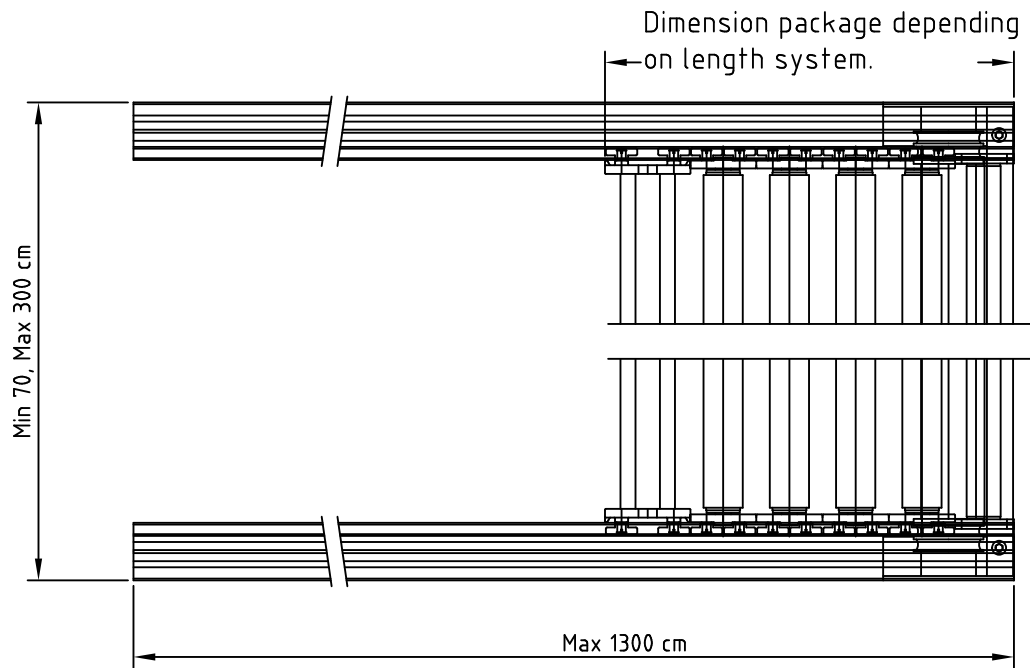

Changes reserved

<i>Unilux Specials bv</i>	DRAWING NAME: Topspin Assembled Horizontal	NUMBER: HT 2012	A3