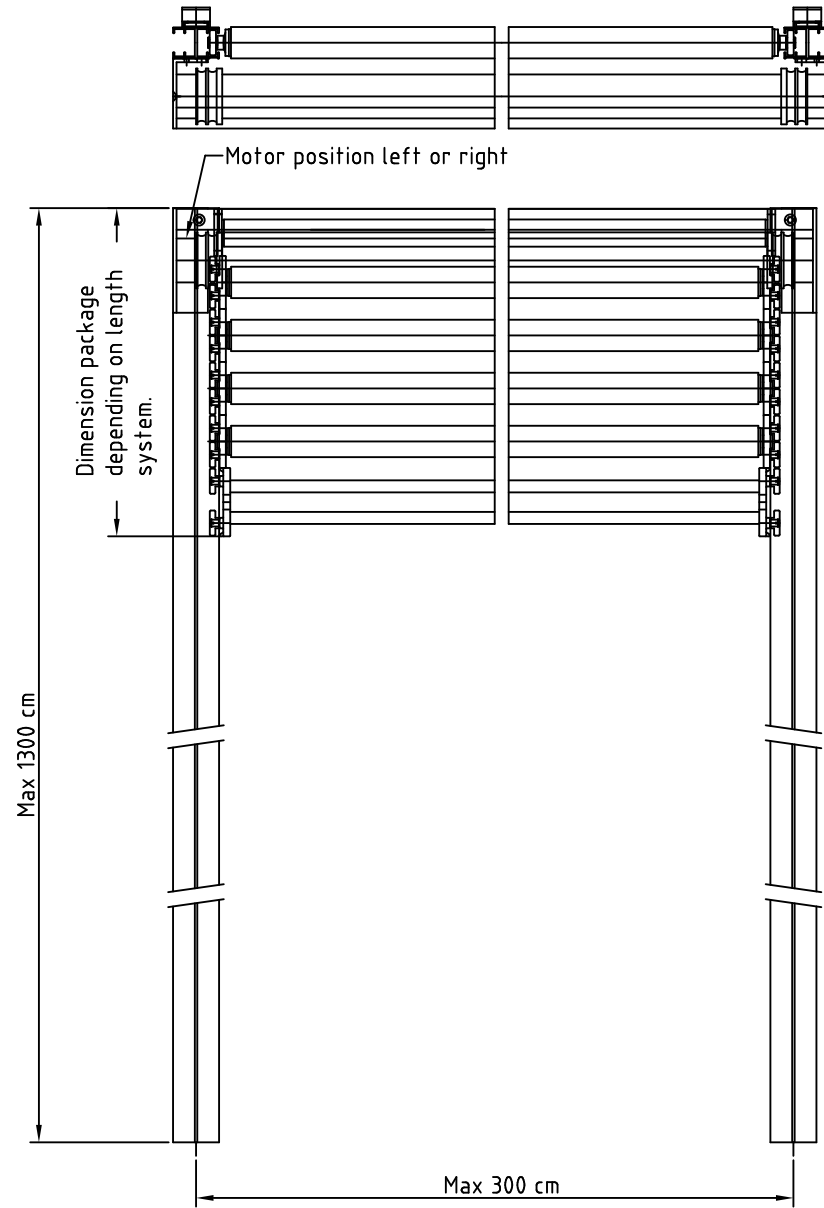

Changes reserved

<i>Unilux Specials bv</i>	DRAWING NAME: Topspin vertical	NUMBER: VT 2012	<i>A3</i>