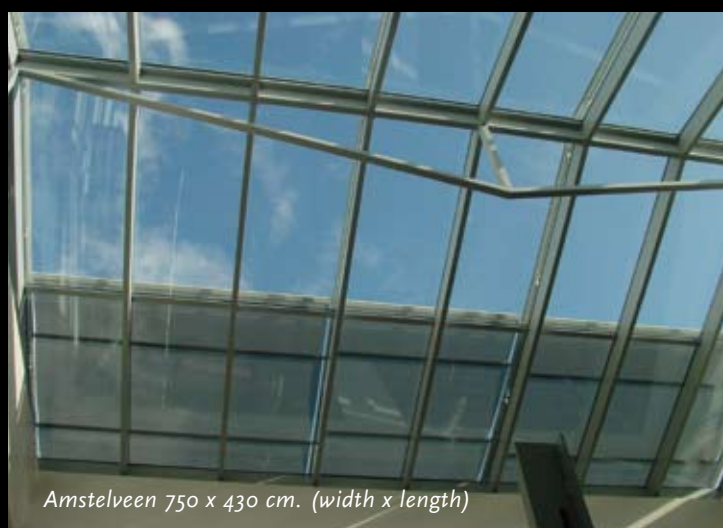

*Capelle aan de IJssel 1620 x 534 cm. (width x length)*

*Boxtel 506 x 290 cm. (width x length)*

*Wassenaar 2x (750 x 200 cm.) (width x length)*

*Dordrecht 6x (500 x 600 cm.) (width x length)*

*Amstelveen 750 x 430 cm. (width x length)*