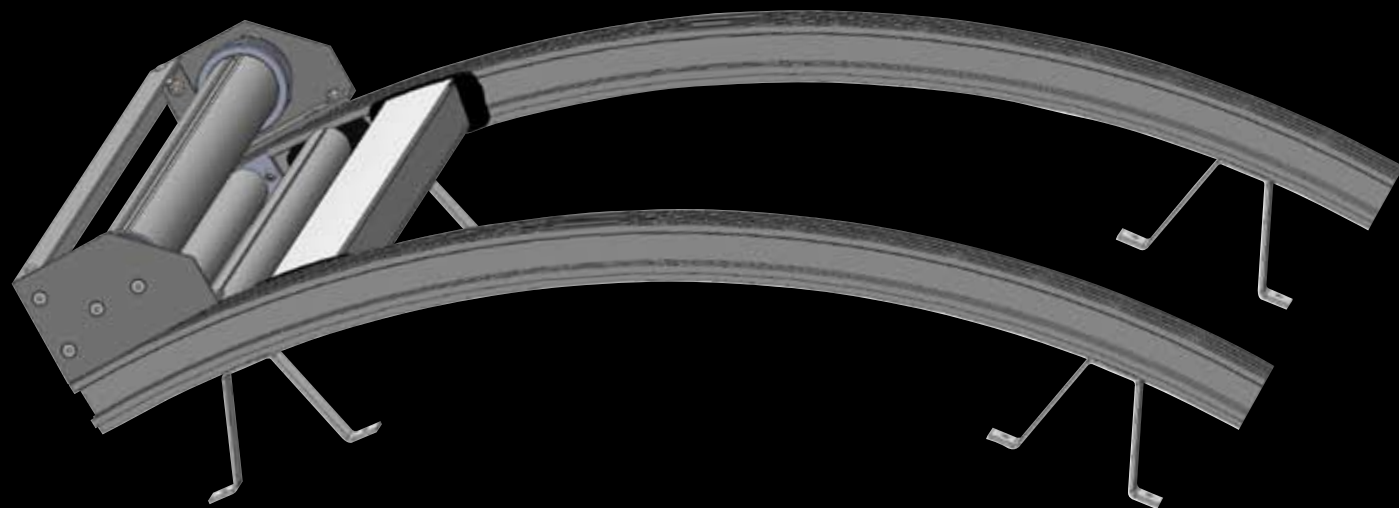

topspin®
curved