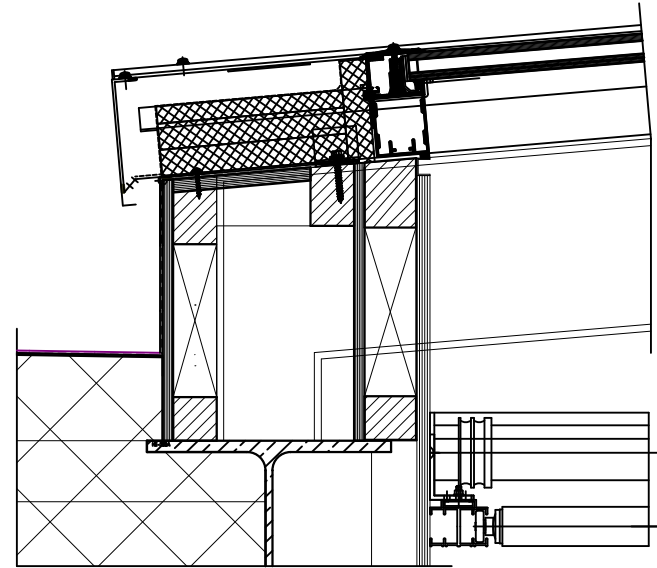

Changes reserved

<i>Unilux Specials bv</i>	DRAWING NAME: Topspin Assembled Horizontal	NUMBER: HT 2012	A3