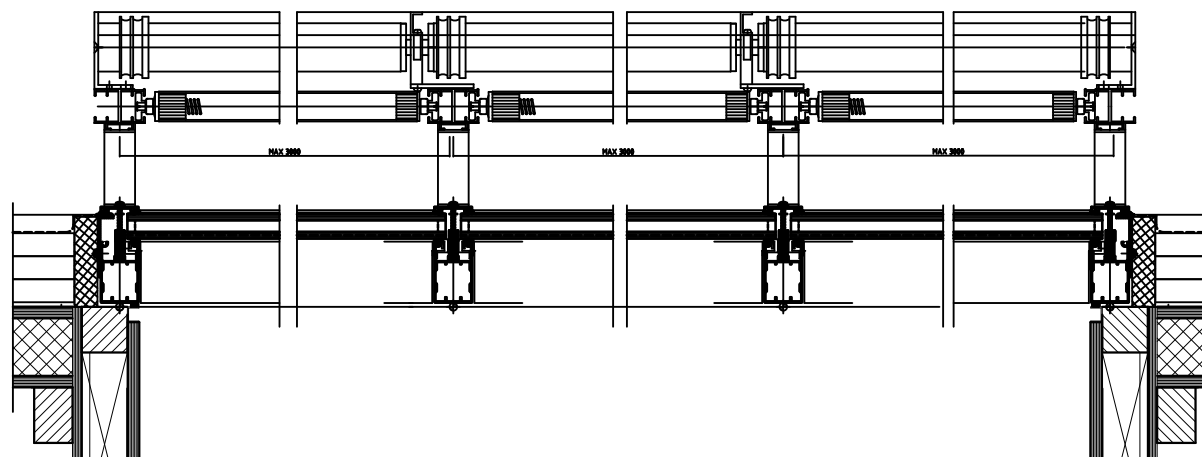

Changes reserved

<i>Unilux Specials bv</i>	DRAWING NAME: Topspin on Curved skylights	NUMBER: CT 2012	A4
---------------------------	--	--------------------	----

**topspin**<sup>®</sup>  
diagonal

Changes reserved