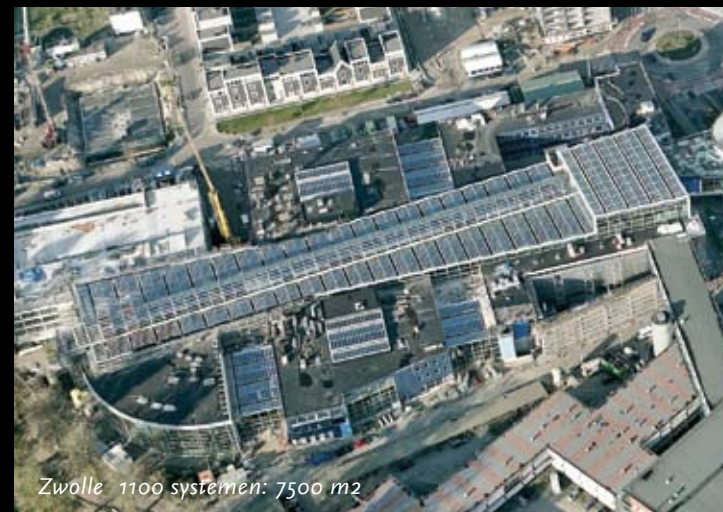

*Rijssen 2x (3000 x 395 cm.) (width x length)*

*Den Haag 8x (1326/714 x 365 cm) (width x length)*

*Zwolle 1100 systemen: 7500 m2*

*Nijmegen incl. optional roof lighth 2x (1825 x 250 cm.) (width x length)*