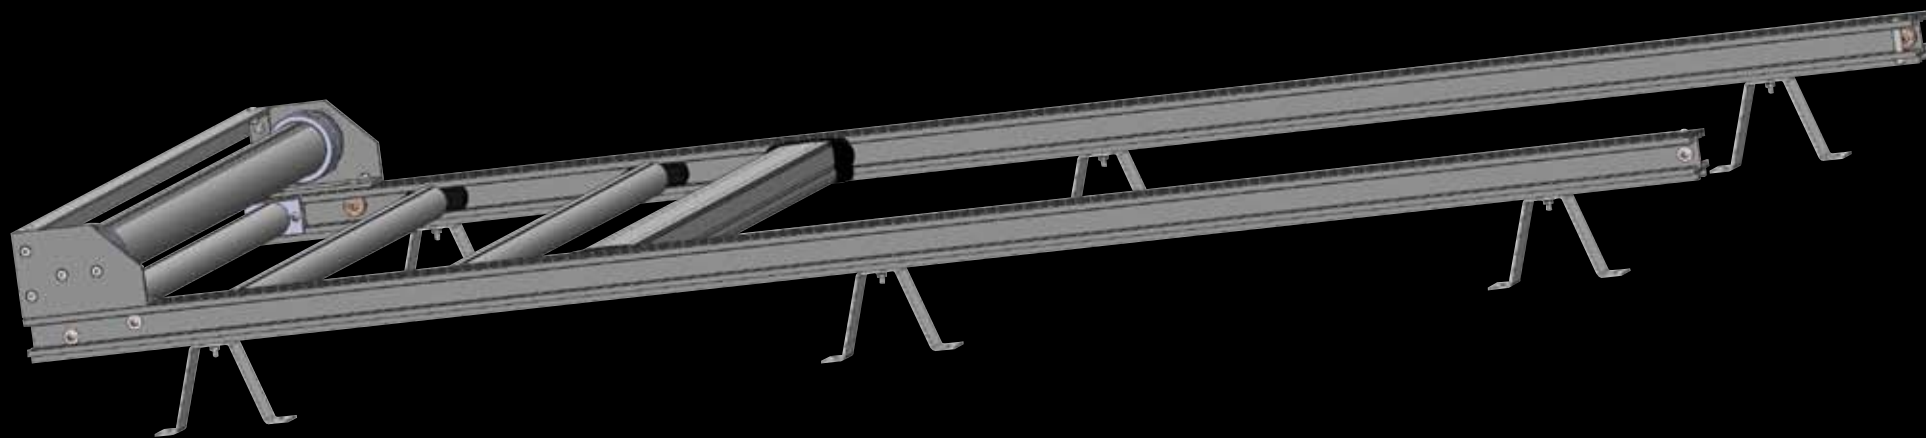

Changes reserved

<i>Unilux Specials bv</i>	DRAWING NAME: Topspin on Curved skylights	NUMBER: CT 2012	A4
---------------------------	--	--------------------	----

**topspin**<sup>®</sup>  
diagonal

Changes reserved