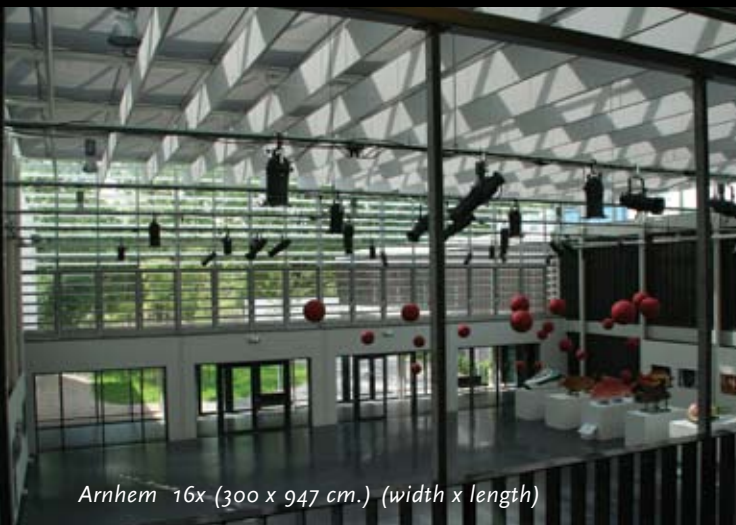

Waalwijk 1900 x 400 cm. (width x length)

Boxtel 250 x 906 cm. (width x length)

Berg en Dal 6x (300 x 750 cm.) (width x length)

Den Dungen 500 x 696 cm. (width x length)

Amsterdam 250 x 450 cm. (width x length)

Maastricht 300 x 620 cm. (width x length)

Arnhem 16x (300 x 947 cm.) (width x length)

Venlo 1850 x 673 cm. (width x length)

Nijmegen 600 x 800 cm. (width x length)

Heijst 300 x 500 cm. (width x length)

Eindhoven 6x (320 x 600 cm.) (width x length)

Den Bosch 3x (350 x 1200 cm.) (width x length)

Tilburg 250 x 450 cm. (width x length)

Zaandam 450 x 600 cm. (width x length)

Bussum 250 x 400 cm. (width x length)

Bennebroek 250 x 500 cm. (width x length)