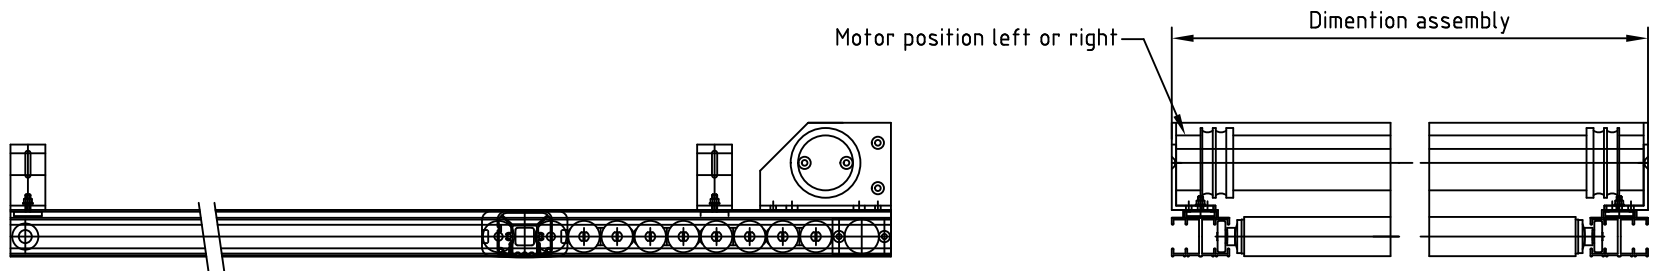

Changes reserved

<i>Unilux Specials bv</i>	DRAWING NAME: Topspin Assembled Horizontal	NUMBER: HT 2012	A3