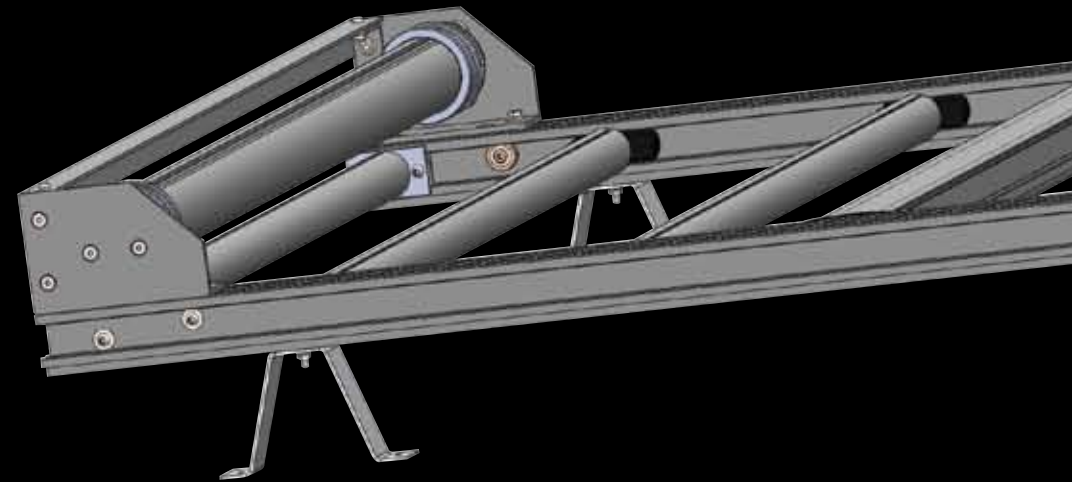

topspin®

● by unilux

Innovative sunshades for large areas

Standard: - fabric material (screen) color grey
- profiles unfinished

Options: - RAL-colours available (on request)
- customer fabrics (on request)
- remote control
(to be agreed by Unilux)
- solar- and anemometer
(to be agreed by Unilux)
- rain sensor *(to be agreed by Unilux)*

Requestforms for a quotation are available at www.topspin.nl