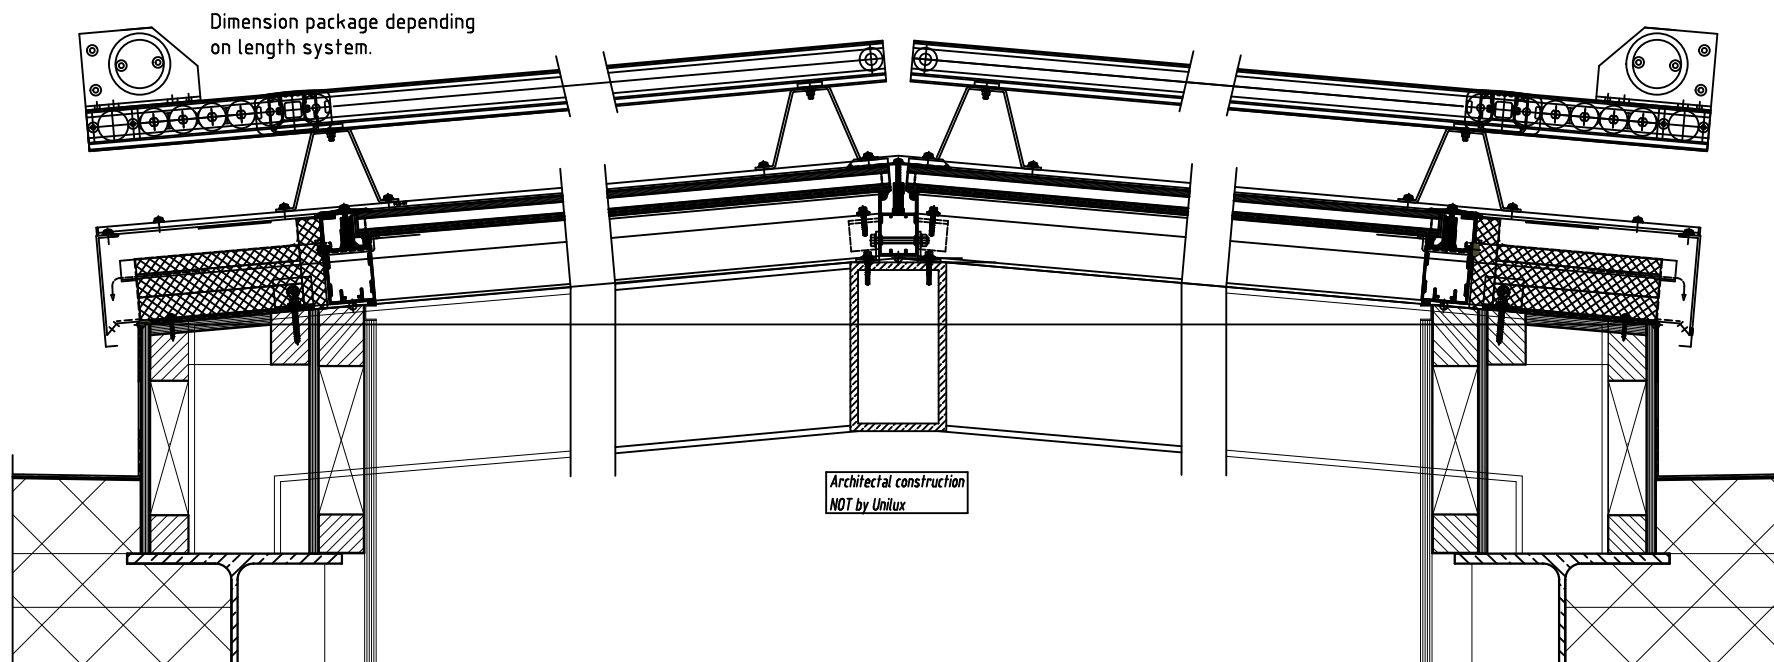

Changes reserved

<i>Unilux Specials bv</i>	DRAWING NAME: Topspin on Curved skylights	NUMBER: CT 2012	A4
---------------------------	--	--------------------	----

**topspin**<sup>®</sup>  
diagonal

Changes reserved